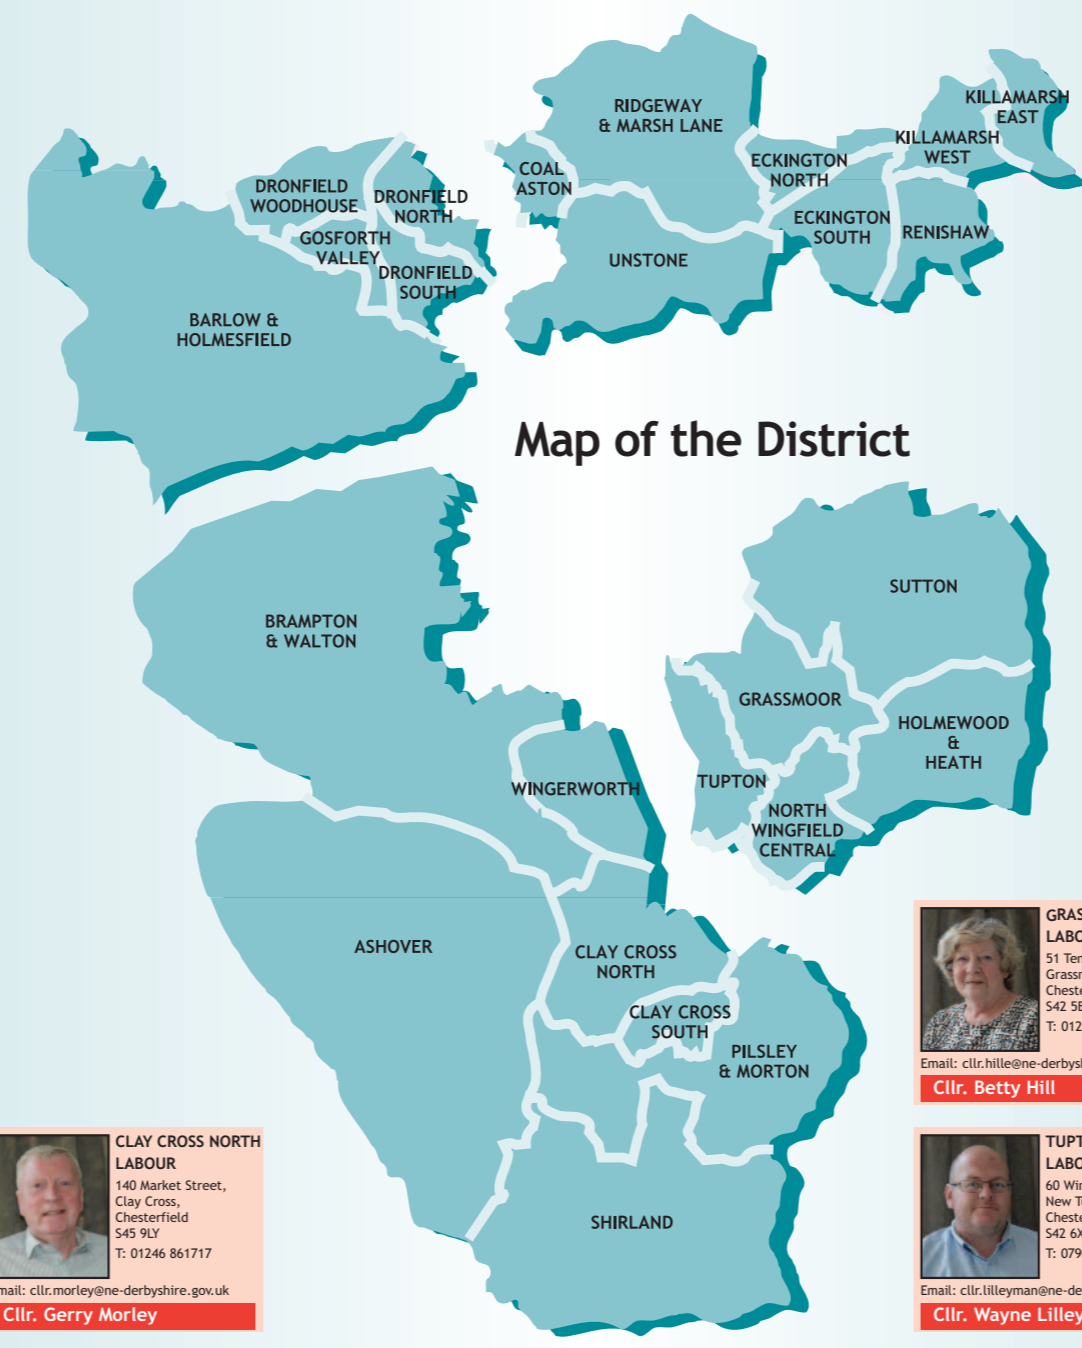

RIDGEWAY & MARSH LANE LABOUR
11 Pennywell Drive, Holymoorside, Chesterfield S42 7EZ
T: 01246 567570
Email: cllr.gordon@ne-derbyshire.gov.uk
Cllr. Michael Gordon

ECKINGTON NORTH LABOUR
1 Greenhall Road, Eckington, Chesterfield S21 4GX
T: 01246 433001
M: 07706 966 256
Email: cllr.austen@ne-derbyshire.gov.uk
Cllr. Jane Austen

DRONFIELD WOODHOUSE CONSERVATIVE
29 Burns Drive, Dronfield, Derbyshire S18 1NJ
T: 07803 902 698
Email: cllr.mark.foster@ne-derbyshire.gov.uk
Cllr. Mark Foster

DRONFIELD WOODHOUSE CONSERVATIVE
3 Oakhill Road, Dronfield, Derbyshire S18 2EJ
T: 01246 290009
Email: cllr.hall@ne-derbyshire.gov.uk
Cllr. Roger Hall

GOSFORTH VALLEY CONSERVATIVE
59 Hallows Lane, Dronfield, Derbyshire S18 1ST
T: 01246 410253
Email: cllr.michelle.emmens@ne-derbyshire.gov.uk
Cllr. Michelle Emmens

GOSFORTH VALLEY CONSERVATIVE
18 Hanbury Close, Dronfield, Derbyshire S18 1RF
T: 01246 415679
M: 07801 195 461
Email: cllr.powell@ne-derbyshire.gov.uk
Cllr. Alan Powell

GOSFORTH VALLEY CONSERVATIVE
5 Melbourne Avenue, Dronfield Woodhouse, Derbyshire S18 8YW
T: 07770 780 642
Email: cllr.welton@ne-derbyshire.gov.uk
Cllr. Richard Welton

BARLOW & HOLMESFIELD CONSERVATIVE
Lark Rise, New Road, Millthorpe, Holmesfield S18 7WN
T: 01142 890468
Email: cllr.huckerby@ne-derbyshire.gov.uk
Cllr. Carol Huckerby

Political Composition:

Labour	34
Conservative	18
Independent	1

ECKINGTON NORTH LABOUR
134 Main Road, Renishaw, Derbyshire S21 3UW
T: 07487 669 982
Email: cllr.tite@ne-derbyshire.gov.uk
Cllr. Catherine Tite

ECKINGTON SOUTH LABOUR
8 Henry Street, Eckington, Sheffield S21 4DF
T: 01246 432206
Email: cllr.hunt@ne-derbyshire.gov.uk
Cllr. Clive Hunt

ECKINGTON SOUTH LABOUR
95 Carrwood Road, Renishaw, Derbyshire S21 3UF
T: 01246 430035
M: 07802714666
Email: cllr.jacqueline.ridgway@ne-derbyshire.gov.uk
Cllr. Jacqueline Ridgway

KILLAMARSH WEST LABOUR
26 Peacock Close, Killamarsh, Derbyshire S21 1BF
T: 01142 484 424
M: 07949 547 677
Email: cllr.garrett@ne-derbyshire.gov.uk
Cllr. Alan Garrett

KILLAMARSH WEST LABOUR
1 Musard Way, Killamarsh, Derbyshire S21 1HU
T: 01142 481744
Email: cllr.rice@ne-derbyshire.gov.uk
Cllr. Billy Rice

KILLAMARSH WEST LABOUR
5 Rowantree Close, Killamarsh, Derbyshire S21 1JR
T: 01142 482908
Email: cllr.robinson@ne-derbyshire.gov.uk
Cllr. Lilian Robinson

KILLAMARSH EAST LABOUR
36 Norwood Crescent, Killamarsh, Derbyshire S21 2DE
T: 01142 475376
Email: cllr.laws@ne-derbyshire.gov.uk
Cllr. Harold Laws

KILLAMARSH EAST LABOUR
22 Rotherwood Road, Killamarsh, Derbyshire S21 2DT
T: 07988 506 755
Email: cllr.windle@ne-derbyshire.gov.uk
Cllr. John Windle

RENISHAW LABOUR
95 Carrwood Road, Renishaw, Derbyshire S21 3UF
T: 01246 430035
Email: cllr.brian.ridgway@ne-derbyshire.gov.uk
Cllr. Brian Ridgway

BRAMPTON & WALTON CONSERVATIVE
34 Riggotts Way, Cutthorpe, Chesterfield S42 7AW
T: 07802 193 200
Email: cllr.elliott@ne-derbyshire.gov.uk
Cllr. Peter Elliott

BRAMPTON & WALTON CONSERVATIVE
198 Walton Road, Walton, Chesterfield S40 3BS
T: 01246 275981
Email: cllr.thacker@ne-derbyshire.gov.uk
Cllr. Martin Thacker MBE

ASHOVER CONSERVATIVE
Green Bank, Hockley Lane, Ashover, Derbyshire S45 0ER
T: 01246 590486
Email: cllr.armitage@ne-derbyshire.gov.uk
Cllr. William Armitage

WINGERWORTH CONSERVATIVE
Hollycroft, 30 Nethermoor Road, Wingerworth, Chesterfield S42 6LJ
T: 01246 540341
Email: cllr.antcliff@ne-derbyshire.gov.uk
Cllr. Pat Antcliff

WINGERWORTH CONSERVATIVE
8 Pear Tree Avenue, Wingerworth, Chesterfield S42 6QB
T: 01246 209516
Email: cllr.stuart.ellis@ne-derbyshire.gov.uk
Cllr. Stuart Ellis

WINGERWORTH CONSERVATIVE
2 King George Street, Wessington, Derbyshire DE55 6DZ
T: 07920 484 207
Email: cllr.lewis@ne-derbyshire.gov.uk
Cllr. Barry Lewis

SHIRLAND CONSERVATIVE
The Headlands, Main Road, Stretton, Derbyshire DE55 6FB
T: 07733 412 860
Email: cllr.cupit@ne-derbyshire.gov.uk
Cllr. Charlotte Cupit

SHIRLAND LABOUR
School Croft, West Street, Stonebroom, Alfreton, Derbyshire DE55 6LB
T: 01773 591333
Email: cllr.barnes@ne-derbyshire.gov.uk
Cllr. Barry Barnes